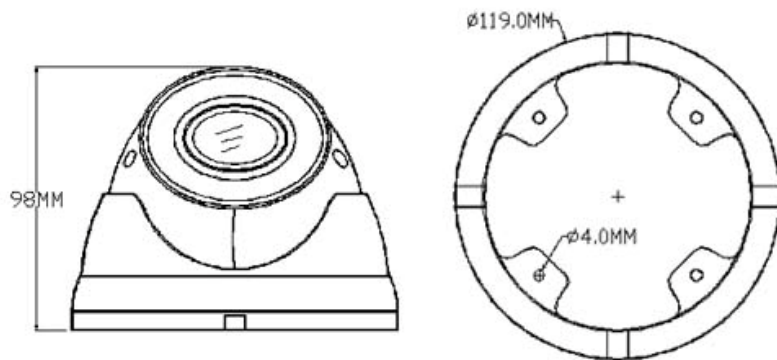

## FEATURES

- 1/3" CMOS sensor
- POE & DC12V Power
- Max. 5MP 2592 x 1944 output resolution
- Low illumination 0.1Lux
- Day/Night (ICR), AWB, AGC, BLC, IR-CUT
- D-WDR, Motion Detection, Privacy Mask, Mirror
- RTSP and Onvif 2.4 compatible
- H.264 dual-stream media server
- Easy-to-use P2P Cloud service
- Multiple web browser, PC Client, mobile APP remote access
- Optional customization Lens/Audio/POE, etc.
- Lightning protection 4000V
- Strong water-proof housing, IP66
- 6 pcs Array IR Leds, IR distance 30-40 meters
- 2.8mm lens

## ➤ SPECIFICATIONS

<b>Model</b>	<b>IP-101DF-5MP</b>
<b>Camera</b>	
Image Sensor	1/3" CMOS
Effective Pixels	2688(H)×1520 (V)
Electronic Shutter	AUTO, 1/25s ~ 1/100000s
Min. Illumination	0.1Lux@F1.2(AGC ON), 0Lux IR on
Day/Night	Auto/Color/(B/W)/Timing
WDR	Digital WDR
White Balance	Auto/Indoor/Outdoor
Back light	Support
DNR	2D/3D DNR
Other	Motion Detection, Privacy Mask, Mirror, Flip
<b>Encode</b>	
Video Standard	H.264
Video Resolution	Main Stream:15fps@5MP(2592x1944), 25fps@4MP(2592x1520), 30fps@3MP/1080P/720P Sub Stream: VGA(640x480)/360P/QVGA@25fps, etc.
Video Bitrates	32Kbps - 8Mbps, VBR/CBR
OSD overlay	Support multiple lines characters overlay
<b>IR Led</b>	
IR Led	6 pcs Array IR Leds
IR Distance	30-40 M
<b>Lens</b>	
Focal length	2.8 mm lens
<b>Network Services</b>	
Protocol	RTSP/FTP/PPPOE/DHCP/DDNS/NTP/UPnP
P2P	Yes
Web	IE , Firefox, etc.
Media	CMS, Android, IOS
ONVIF	2.4 compatible

## ***DIMENSIONS***