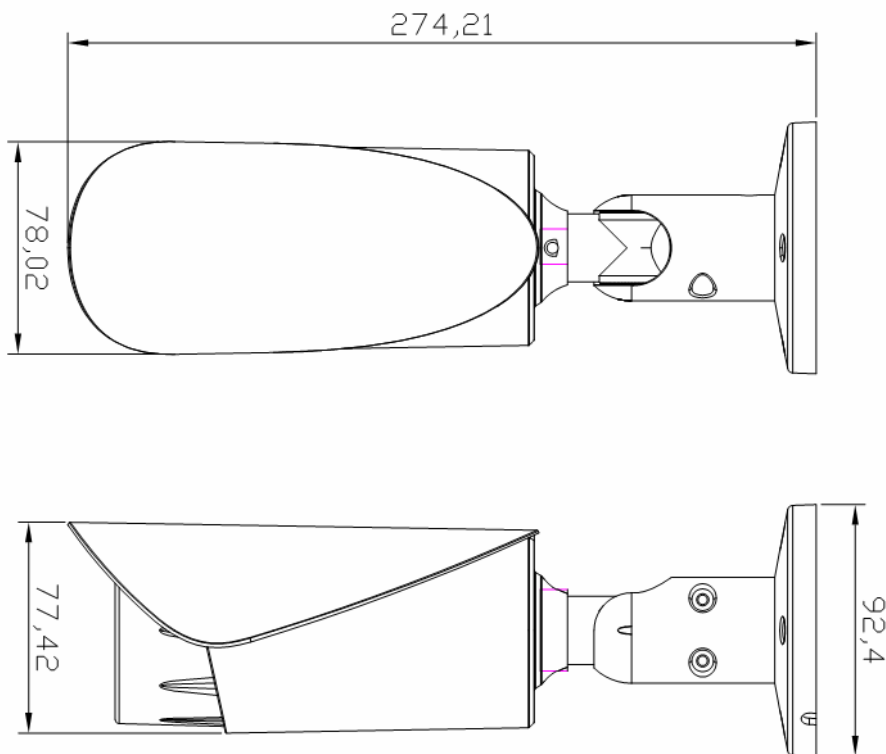

### FEATURES

- 1/3" CMOS sensor
- POE & DC12V Power
- Max. 5MP 2592 x 1944 output resolution
- Low illumination 0.1Lux
- Day/Night (ICR), AWB, AGC, BLC, 2D/3D-DNR, IR-CUT
- D-WDR, Motion Detection, Privacy Mask, Mirror
- RTSP and Onvif 2.4 compatible
- H.264 dual-stream media server
- Easy-to-use P2P Cloud service
- Multi web browser, PC Client, mobile APP remote access
- Optional customization Lens/Audio /POE, etc.
- Lightning protection 4000V
- Strong water-proof housing, IP66
- 6 pcs Array IR Leds, IR distance 30-40 meters
- 2.8-12 mm VF lens

## ➤ SPECIFICATIONS

<b>Model</b>	<b>IP-201-5MP</b>
<b>Camera</b>	
Image Sensor	1/3" CMOS
Effective Pixels	2688(H)×1520 (V)
Electronic Shutter	AUTO, 1/25s ~ 1/100000s
Min. Illumination	0.1Lux@F1.2(AGC ON), 0Lux IR on
Day/Night	Auto/Color/(B/W)/Timing
WDR	Digital WDR
White Balance	Auto/Indoor/Outdoor
Back light	Support
DNR	2D/3D DNR
Other	Motion Detection, Privacy Mask, Mirror, Flip
<b>Encode</b>	
Video Standard	H.264
Video Resolution	Main Stream:15fps@5MP(2592x1944), 25fps@4MP(2592x1520), 30fps@3MP/1080P/720P Sub Stream: VGA(640x480)/360P/QVGA@25fps, etc.
Video Bitrates	32Kbps - 8Mbps, VBR/CBR
OSD overlay	Support multiple lines characters overlay
<b>IR Led</b>	
IR Led	6pcs Array IR Leds
IR Distance	30-40 M
<b>Lens</b>	
Focal length	2.8 – 12 mm VF lens
<b>Network Services</b>	
Protocol	RTSP/FTP/PPPOE/DHCP/DDNS/NTP/UPnP
P2P	Yes
Web	IE , Firefox, etc.
Media	CMS, Android, IOS
ONVIF	2.4 compatible

## **DIMENSIONS**