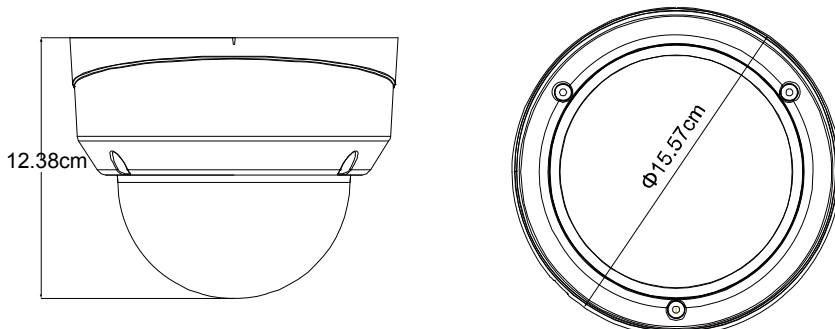

### General

Image Sensor	1/ 2.8" SONY CMOS image sensor
Min Illumination	0.1 Lux / F1.4 ~ F2.8, 0 Lux (IR LED ON)
Shutter Speed	1/10,000 ~ 1/7.5 (Slow shutter)
S/N Ratio	More than 48dB (AGC off)
Lens	f2.8 ~ 12mm / F1.4 ~ F2.8
Viewing Angle	Wide: 103 (Horizontal) / 54° (Vertical) / 122° (Diagonal) Tele: 31° (Horizontal) / 17° (Vertical) / 36° (Diagonal)
IR LED	3 Units
IR Effective Distance**	Default: up to 30 meters IR Enhanced Mode: up to 50 meters
IR Shift	YES
Smart Light Control	YES
White Balance	ATW
AGC	Auto
IRIS Mode	AES
WDR	YES
POE	YES (IEEE 802.3af)
External Alarm I/O	YES (1 input / 1 output)
RAM	20MB
MicroSD Card Slot	YES (support up to 64GB microSD card)
Weather-proof	IP66
Vandal-proof	IK10
Operating Temperature	-25°C ~ 50°C
Operating Humidity	90% or less relative humidity
Power Source (±10%)	12V / 1.5A
Current Consumption (±10%)	310mA (IR LED OFF); 565mA (IR LED ON)
Power Consumption (±10%)	12.95W Max (PoE) ; 12.95W Max (PoN) ; 12W Max (DC Adapter)
Net Weight (kg)	1.5

## DIMENSIONS

Dimensional tolerance: ± 5mm