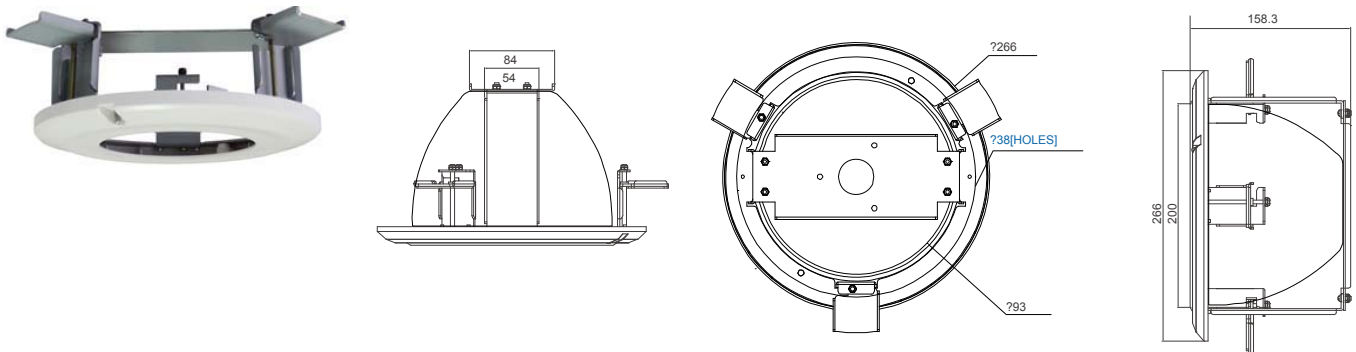

### ■ AVM542-BBKT

Used as a bracket to mount the camera on the ceiling and collect the cables.

Dimensional tolerance:  $\pm 5\text{mm}$

### ■ AVM542CEIL-BKT (Coming Soon)

Used as a bracket to mount the camera into the ceiling.

Dimensional tolerance:  $\pm 5\text{mm}$