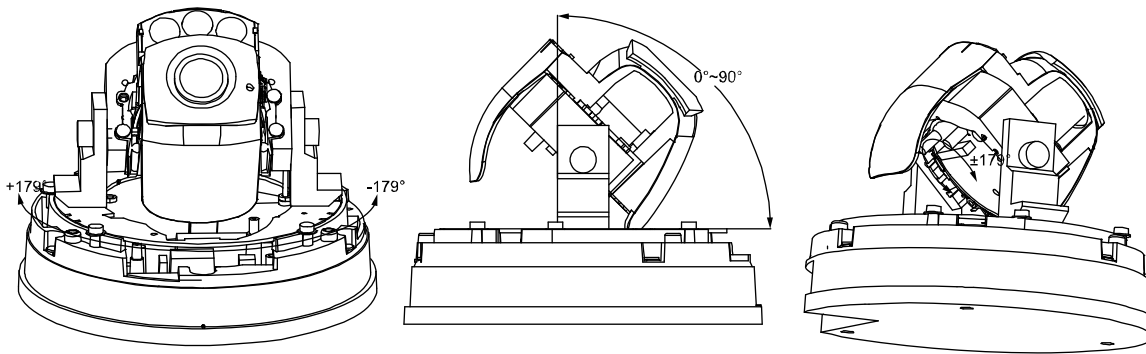

### General

Image Sensor	1/ 2.8" SONY CMOS image sensor
Min Illumination	0.1 Lux / F1.4 ~ F2.8, 0 Lux (IR LED ON)
Shutter Speed	1/10,000 ~ 1/7.5 (Slow shutter)
S/N Ratio	More than 48dB (AGC off)
Lens	f2.8 ~ 12mm / F1.4 ~ F2.8
Viewing Angle	Wide: 103 (Horizontal) / 54° (Vertical) / 122° (Diagonal) Tele: 31° (Horizontal) / 17° (Vertical) / 36° (Diagonal)
IR LED	3 Units
IR Effective Distance**	Default: up to 30 meters IR Enhanced Mode: up to 50 meters
IR Shift	YES
Smart Light Control	YES
White Balance	ATW
AGC	Auto
IRIS Mode	AES
WDR	YES
POE	YES (IEEE 802.3af)
External Alarm I/O	YES (1 input / 1 output)
RAM	20MB
MicroSD Card Slot	YES (support up to 64GB microSD card)
Weather-proof	IP66
Vandal-proof	IK10
Operating Temperature	-25°C ~ 50°C
Operating Humidity	90% or less relative humidity
Power Source (±10%)	12V / 1.5A
Current Consumption (±10%)	310mA (IR LED OFF); 565mA (IR LED ON)
Power Consumption (±10%)	12.95W Max (PoE) ; 12.95W Max (PoN) ; 12W Max (DC Adapter)
Net Weight (kg)	1.5

## DIMENSIONS

Dimensional tolerance: ± 5mm